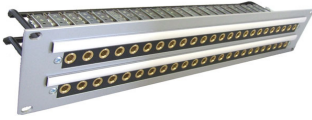

no image available

no image available

no image available

no image available

no image available

no image available

no image available