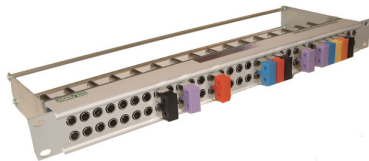

no image available

no image available

no image available

no image available

no image available

B-gauge Patchcords

MM.BGPC-300-BLK	B-Gauge moulded patch cord, 300mm (12") in black.	£9.83
MM.BGPC-600-BLK	B-Gauge moulded patch cord, 600mm (24") in black.	£10.22
MM.BGPC-600-RED	B-Gauge moulded patch cord, 600mm (24") in red.	£10.22
MM.BGPC-600-GRN	B-Gauge moulded patch cord, 600mm (24") in green.	£10.22
MM.BGPC-900-BLK	B-Gauge moulded patch cord, 900mm (36") in black.	£10.57
MM.BGPC-900-RED	B-Gauge moulded patch cord, 900mm (36") in red.	£10.57
MM.BGPC-900-GRN	B-Gauge moulded patch cord, 900mm (36") in green.	£10.57
MM.BGPC-1200-BLK	B-Gauge moulded patch cord, 1200mm (48") in black.	£10.90
MM.BGPC-T300-BLK	B-Gauge tinsel patch cord, 300mm (12") in black.	£10.59
MM.BGPC-T300-RED	B-Gauge tinsel patch cord, 300mm (12") in red.	£10.59
MM.BGPC-T300-GRN	B-Gauge tinsel patch cord, 300mm (12") in green.	£10.59
MM.BGPC-T600-BLK	B-Gauge tinsel patch cord, 600mm (24") in black.	£11.33
MM.BGPC-T600-RED	B-Gauge tinsel patch cord, 600mm (24") in red.	£11.33
MM.BGPC-T600-GRN	B-Gauge tinsel patch cord, 600mm (24") in green.	£11.33
MM.BGPC-T900-BLK	B-Gauge tinsel patch cord, 900mm (36") in black.	£11.72
MM.BGPC-T900-RED	B-Gauge tinsel patch cord, 900mm (36") in red.	£11.72
MM.BGPC-T900-GRN	B-Gauge tinsel patch cord, 900mm (36") in green.	£11.72
MM.BGPC-T1200-BLK	B-Gauge tinsel patch cord, 1200mm (48") in black.	£12.30
MM.BGPC-T1200-RED	B-Gauge tinsel patch cord, 1200mm (48") in red.	£12.30
MM.BGPC-T1200-GRN	B-Gauge tinsel patch cord, 1200mm (48") in green.	£12.30

Midi-MUSA Video Patchbays

The new M&M range of Midi-MUSA Video patchbays have been designed for high definition video processing with a signal path capable of handling in excess of 3.0GHz, perfect for the demands of today's cutting-edge technology.

MM.MUSA1U-224BF-HD	1U Midi-MUSA video jackfield, 2 rows of 24 jacks with black front panel. Suitable for HDTV.	£405.00
MM.MUSA1U-224GF-HD	1U Midi-MUSA video jackfield, 2 rows of 24 jacks with grey front panel. Suitable for HDTV.	£328.00
MM.MUSA1U-232BF-HD	1U Midi-MUSA video jackfield, 2 rows of 32 jacks with black front panel. Suitable for HDTV.	£437.00
MM.MUSA1U-232GF-HD	1U Midi-MUSA video jackfield, 2 rows of 32 jacks with grey front panel. Suitable for HDTV.	£437.00
MM.MUSA2U-224BF-HD	2U Midi-MUSA video jackfield, 2 rows of 24 jacks with black front panel. Suitable for HDTV.	£328.00
MM.MUSA2U-224GF-HD	2U Midi-MUSA video jackfield, 2 rows of 24 jacks with grey front panel. Suitable for HDTV.	£328.00
MM.MUSA2U-232BF-HD	2U Midi-MUSA video jackfield, 2 rows of 32 jacks with black front panel. Suitable for HDTV.	£420.00
MM.MUSA2U-232GF-HD	2U Midi-MUSA video jackfield, 2 rows of 32 jacks with grey front panel. Suitable for HDTV.	£420.00